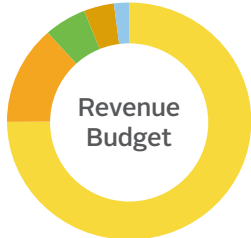

Financial Summary | FISCAL YEAR 2018-19

Connecticut College continues to see a balanced operating budget thanks to prudent financial planning. The College continues to see strong support from alumni, parents, friends, and foundations thanks to the excitement generated by the new curriculum.

REVENUE OVERVIEW (fiscal year ending June 30, 2019)

74.9% STUDENT FEES (NET OF AID)
13.5% ENDOWMENT
5.6% ANNUAL FUND
4% GRANTS & CONTRACTS
2% OTHER