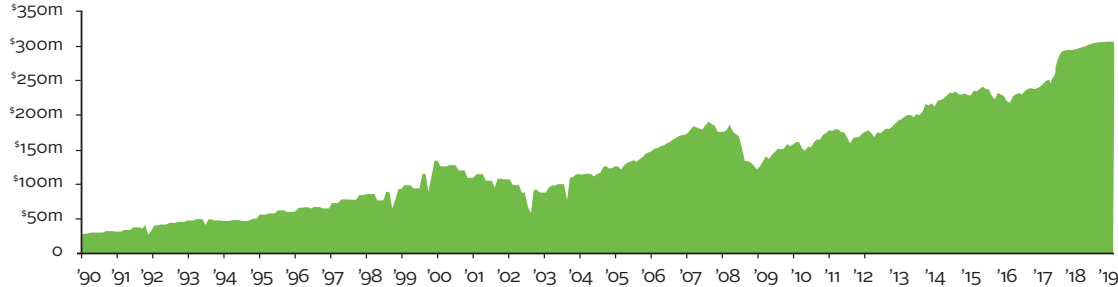

Financial Summary | FISCAL YEAR 2018-19

Connecticut College continues to see a balanced operating budget thanks to prudent financial planning. The College continues to see strong support from alumni, parents, friends, and foundations thanks to the excitement generated by the new curriculum.

REVENUE OVERVIEW (fiscal year ending June 30, 2019)

74.9% STUDENT FEES (NET OF AID)
13.5% ENDOWMENT
5.6% ANNUAL FUND
4% GRANTS & CONTRACTS
2% OTHER

55% ALUMNI
11% CORPORATIONS, FOUNDATIONS, ORGANIZATIONS
34% PARENTS, FRIENDS, COMMUNITY

EXPENSE ALLOCATION (as of June 30, 2019)

32% INSTRUCTION
23% INSTITUTIONAL
15% AUXILIARY
14% STUDENT SERVICES
14% ACADEMIC
2% RESEARCH AND PUBLIC SERVICE

ENDOWMENT PORTFOLIO MARKET VALUE (as of June 30, 2019)

47.7% GLOBAL PUBLIC EQUITY
18.2% PRIVATE INVESTMENT
9.8% DEFENSIVE EQUITY
8.8% FIXED INCOME
13.9% DIVERSIFIERS
1.6% OTHER

Budget: $105.8 million	Financial Aid: $43.3 million
Comprehensive Fee: $69,970	Enrollment: 1,794 full-time undergraduates
Endowment Distribution: $14.3 million	Student/Faculty Ratio: 9:1
Annual Fund: $6.1 million