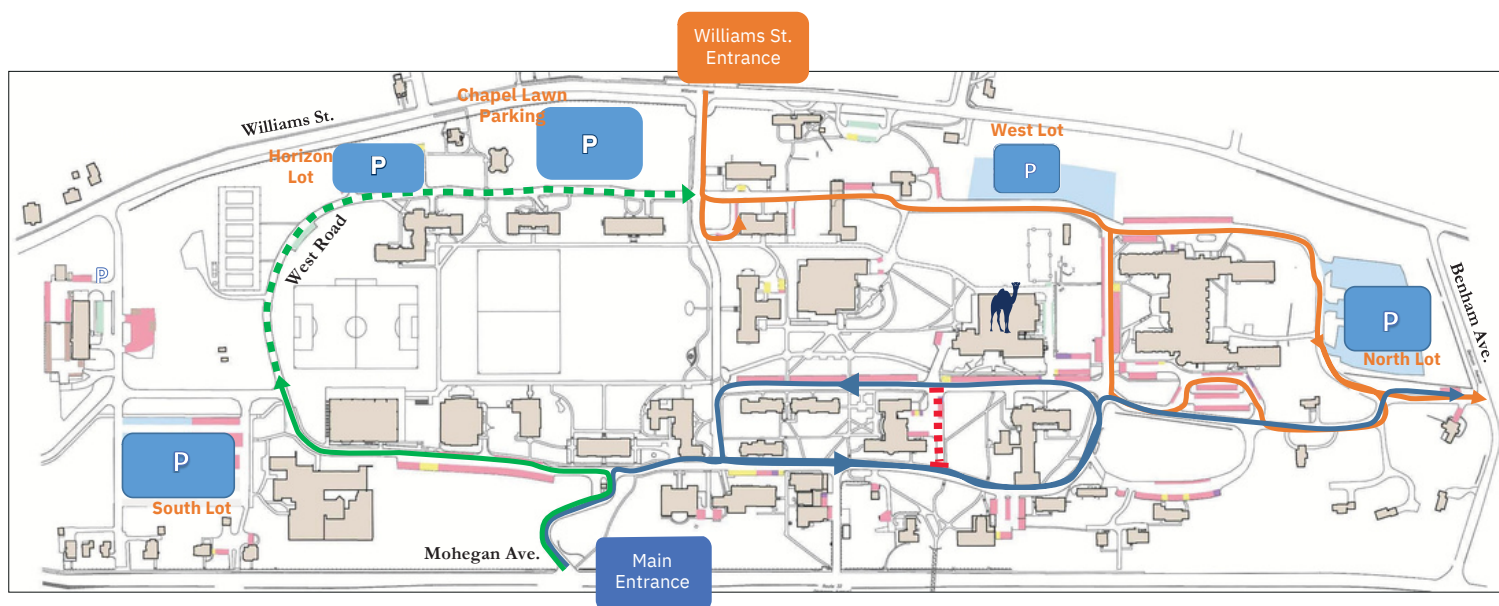

FALL

WEEKEND

OCT

6-8, 2023

CONNECTICUT COLLEGE

Parking and Traffic Information

Parking for Fall Weekend will be available in North Lot, West Lot, South Lot and on Chapel Green (temporary parking area) and our [Campus Map](#) linked here shows their locations.

- The Admissions Parking Lot at Horizon House will only be available for guests registered for a campus tour. In addition, it will also be used as additional handicap accessible parking. If you or a family member have special needs, please stop at the Gatehouse upon entering campus and you will be directed to the appropriate location.
- No parking is permitted on West Road on Friday and Saturday. Vehicles left in this area will be towed.
- The South Lot is recommended for parking on Saturday if you are attending the soccer games or Camel Fan Zone.
- Below is a campus map indicating one way traffic between South Lot and the Admission Horizon Lot. Please be aware traffic patterns may change throughout the weekend on campus.

— — — — — One Way Traffic

— — — — — Not a thru Way